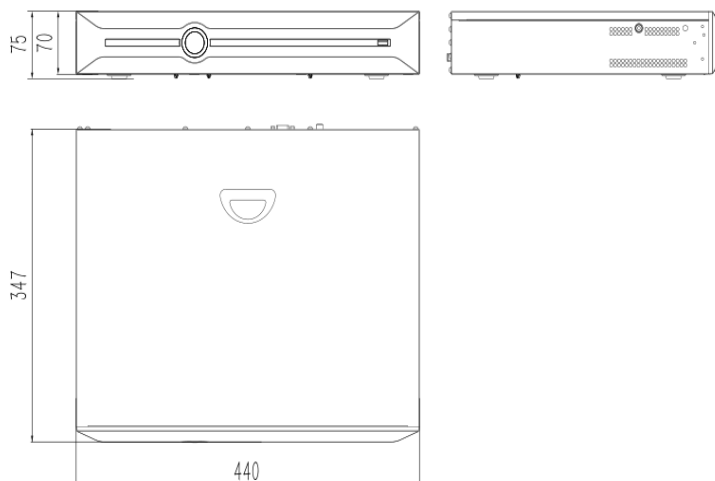

Model TC-R3440 Spec:I/B/N

H.265 40CH 4HDD NVR

Tiandy

Features

- S+265 Compression
- Up to 12MP Resolution Recording
- Support 40-ch Intelligent Analysis Process
- Smart Search&Recording
- Support ANR Function
- Cloud upgrade,IPC Cloud upgrade
- Plug in free
- 1x HDMI, 1x VGA, Same Video Source, Max Resolution 4K
- 4 SATA(Up to 10TB), Alarm I/O 16/4, Audio I/O 1/1, 2x USB
- Dual Gigabit Network Interfaces
- UI V3.0,Support free dragging of UI navigation bar
- CE, FCC

Dimensions

Specification

Video/Audio Input	
Incoming Bandwidth	400Mbps
IP video	40-ch
Two-way Audio Input	1-ch 3.5mm
Video/Audio Output	
Outgoing Bandwidth	200Mbps
HDMI	1-ch Resolution:3840×2160,2560×1600, 2560×1440, 1920×1080, 1280×720, 800×600,1024×768,1366×768,1440×900,1280×800
VGA	1-ch Resolution: 1920×1080, 1280×720, 800×600,1024×768, 1366×768,1440×900,1280×800 Adjustable Output mode, Self-adaptive Resolution
I-Frame Record	Y
Audio OUT	1-ch RCA
Synchronous Playback	4-ch 4K/16-ch 1080P/720P/4CIF
Decoding	
Compression	S+265/H.265/H.264H/H.264M/H.264B
Recording Resolution	16MP/12MP/8MP/6MP/5MP/4MP/3MP/1080P/UXGA/720P/VGA/4CIF/DCIF/2CIF/CIF/QCIF
Preview Capability	4-ch 4K/16-ch 1080P/32ch-720P/40ch-4CIF
Playback Capability	4-ch 4K/16-ch 1080P/720P/4CIF
Display Split	1/3/4/6/8/9/10/13/16/20/25/36/40/64
E-Zoom	Y